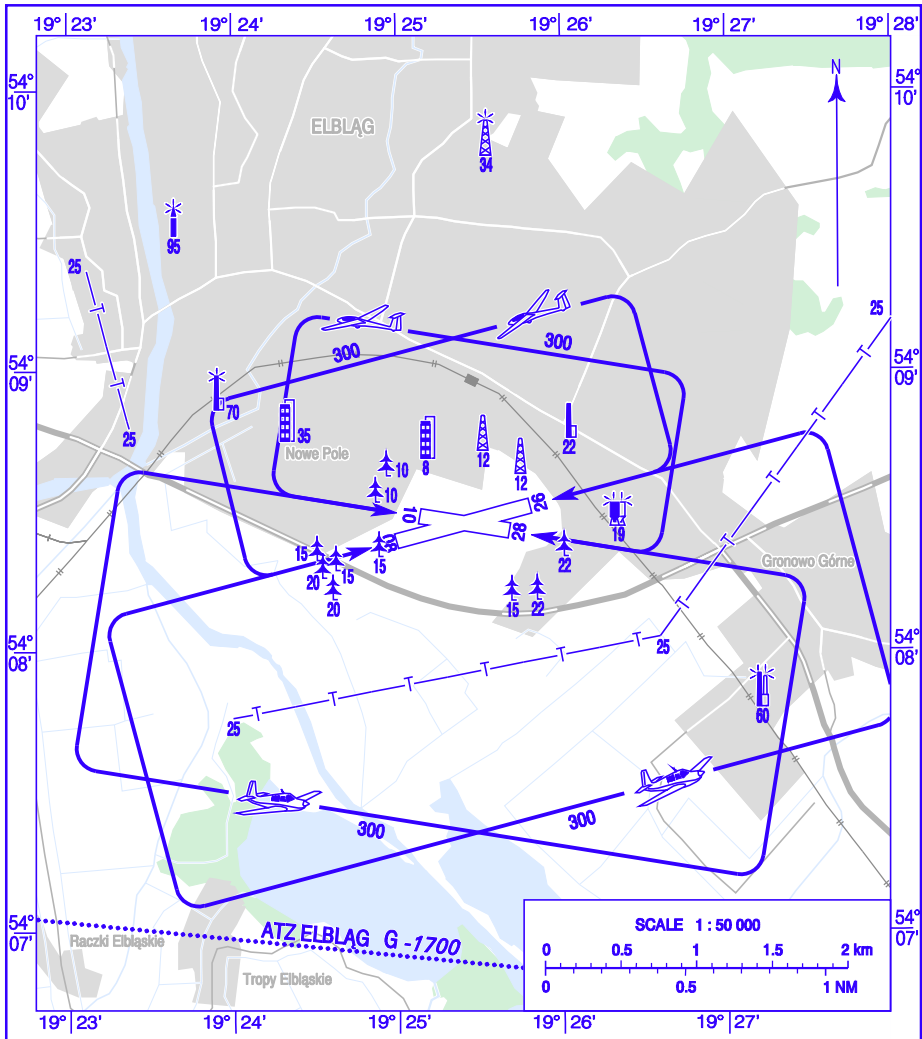

**VISUAL
OPERATION
CHART**

AD ELEV 3 m

RADIO 122.300

ELBLĄG

Correction: New chart.

AERODROME MINIMA

AIRCRAFT TYPE	DAY		NIGHT	
	CEILING (m)	VISIBILITY (m)	CEILING (m)	VISIBILITY (m)
AEROPLANES	150	1 500	500	5 000
GLIDERS	300	2 000	500	5 000
HELICOPTERS	100	1 000	500	3 000